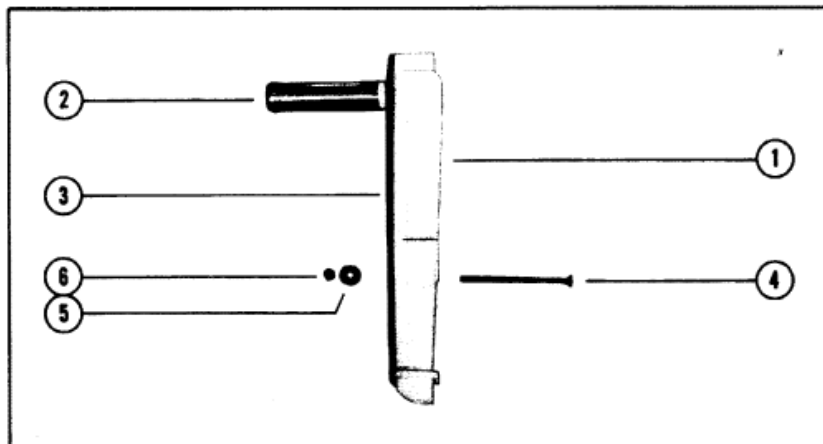

**FLUSHING ATTACHMENTS**

C-73971A1

C-24789A1 (aluminum water pump)  
 C-48755A1 (plastic water pump)

**WATER PICK-UP KIT**

WATER PICK-UP KIT

Parts List						
Ref	Class	Part	Description	Qty	Comment	Footnote
1		34160A	WATER PICK-UP KIT, TRANSOM	1		
2		34169	TUBE, WATER PICK-UP	1		
3	27	49571	GASKET, WATER PICK-UP TO	1		
4	10	29672	SCREW, WATER PICK-UP TO T	3		
5	12	25908	WASHER, WATER PICK-UP TO	3		
6	11	20361	NUT, WATER PICK-UP TRANSC	3		
-	32	55483	HOSE, PUMP TO PICK-UP TUBE	1		
-	54	32780	CLAMP, HOSE TO WATER PUMP	2		